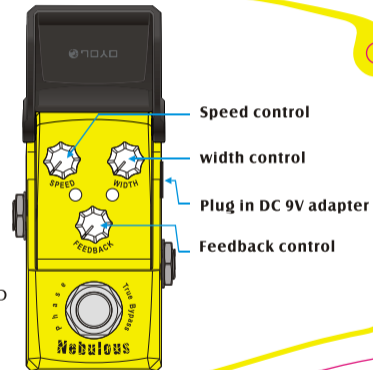

JOYO Audio UK Limited

 **JOYO**
FEEL JOYO ENJOY MUSIC

Nebulous

IRONMAN
series
Phase

Guitar Effect Pedals

Manuals

<https://www.JOYDaudio.co.uk>

Specifications:

Input Impedance: 510k
Output Impedance: 470 Ω
Running Current: 20mA
Power: DC 9V adapter
Dimension:
73(L)*43(W)*50(H)mm
Weight: 220 g

www.joyoaudio.com
JOYO TECHNOLOGY CO.,LTD

Guitar Amps

Accessories