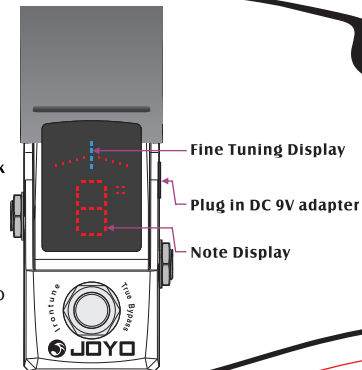

Specifications:

Current Draw: 90 mA

Detection range:

12Hz ~ 4186Hz (C8)

Input: 1/4" monaural jack

Output: 1/4" monaural jack

Power: DC 9V adapter

Dimension:

73(L)*43(W)*50(H)mm

Weight: 220 g

www.joyoaudio.com

JOYO TECHNOLOGY CO.,LTD