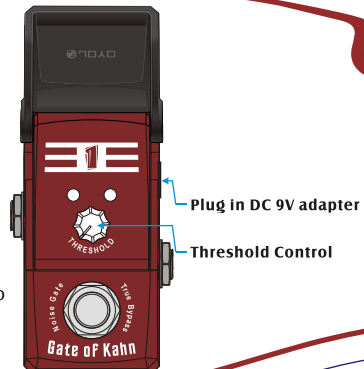

JOYO Audio UK Limited

 **JOYO**
FEEL JOYO ENJOY MUSIC

Gate of Kahn

IRONMAN
series
Noise Gate

Guitar Effect Pedals

Manuals

<https://www.JOYOaudio.co.uk>

Specifications:

Input Impedance: 1M

Output Impedance: 100Ω

Running Current: 20mA

Power: DC 9V adapter

Dimension:

73(L)*43(W)*50(H)mm

Weight: 220 g

www.joyoaudio.com
JOYO TECHNOLOGY CO.,LTD