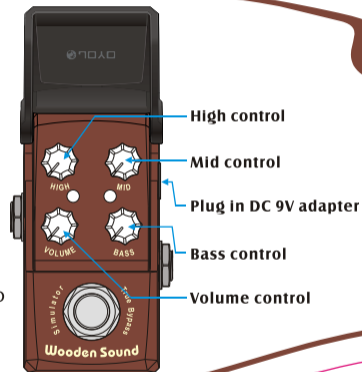

JOYO Audio UK Limited

Wooden Sound

IRONMAN
series
Simulator

Guitar Effect Pedals

Manuals

<https://www.joyoaudio.co.uk>

Specifications:

Input Impedance: 1M
Output Impedance: 50K
Running Current: 22mA
Power: DC 9V adapter
Dimension:
73(L)*43(W)*50(H)mm
Weight: 220 g

www.joyoaudio.com
JOYO TECHNOLOGY CO.,LTD

Guitar Amps

Accessories