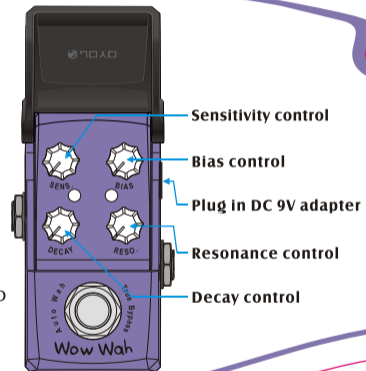

# Wow Wah

**IRONMAN**  
series  
Auto Wah

Guitar Effect Pedals

Manuals

<https://www.joyoaudio.co.uk>

### Specifications:

**Input Impedance:** 500K  
**Output Impedance:** 1K  
**Running Current:** 22mA  
**Power:** DC 9V adapter  
**Dimension:**  
73(L)\*43(W)\*50(H)mm  
**Weight:** 220 g

[www.joyoaudio.com](http://www.joyoaudio.com)  
JOYO TECHNOLOGY CO.,LTD