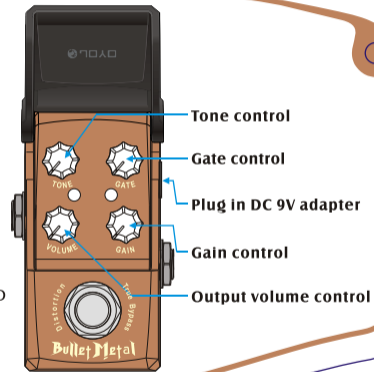

JOYO Audio UK Limited

 **JOYO**
FEEL JOYO ENJOY MUSIC

Bullet Metal

IRONMAN
series
Distortion

Guitar Effect Pedals

Manuals

<https://www.joyoaudio.co.uk>

Specifications:

Input Impedance: 1M
Output Impedance: 10K
Running Current: 25mA
Power: DC 9V adapter
Dimension:
73(L)*43(W)*50(H)mm
Weight: 220 g

www.joyoaudio.com
JOYO TECHNOLOGY CO.,LTD

Guitar Amps

Accessories