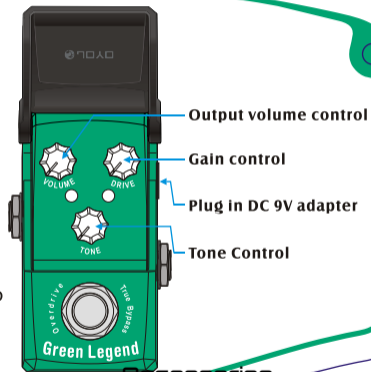

JOYO Audio UK Limited

Manuals

<https://www.joyoaudio.co.uk>

JOYO
FEEL JOYO ENJOY MUSIC

Green Legend

IRONMAN
series
Overdrive

Guitar Effect Pedals

Guitar Amps

Specifications:

Input Impedance: 1M
Output Impedance: 10K
Running Current: 10mA
Power: DC 9V adapter
Dimension:
73(L)*43(W)*50(H)mm
Weight: 220 g

www.joyoaudio.com
JOYO TECHNOLOGY CO.,LTD

Output volume control

Gain control

Plug in DC 9V adapter

Tone Control

Accessories