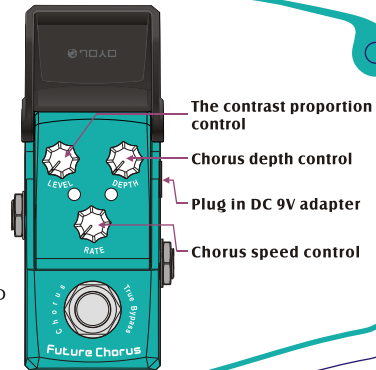

Specifications:

Input Impedance: 1M
Output Impedance: 1K
Running Current: 22mA
Power: DC 9V adapter
Dimension:
73(L)*43(W)*50(H)mm
Weight: 220 g

www.joyoaudio.com
JOYO TECHNOLOGY CO.,LTD