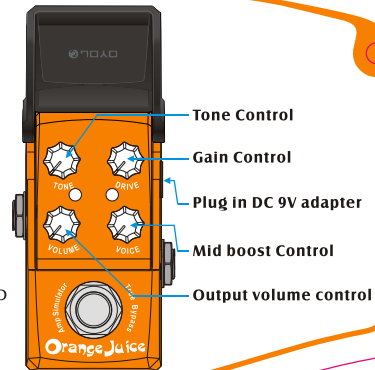

Accessories

Guitar Amps