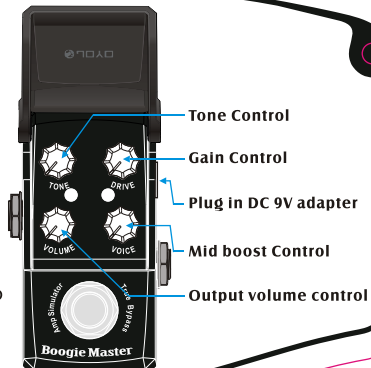

# Boogie Master

**IRONMAN**  
series  
Amp Simulator

Guitar Effect Pedals

Manuals

<https://www.joyoaudio.co.uk>

### Specifications:

Input Impedance: 1M

Output Impedance: 10K

Running Current: 25mA

Power: DC 9V adapter

Dimension:

73(L)\*43(W)\*50(H)mm

Weight: 220 g

[www.joyoaudio.com](http://www.joyoaudio.com)

JOYO TECHNOLOGY CO.,LTD

Tone Control

Gain Control

Plug in DC 9V adapter

Mid boost Control

Output volume control

Guitar Amps