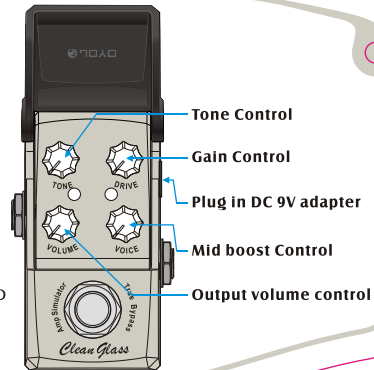

Accessories

Guitar Amps