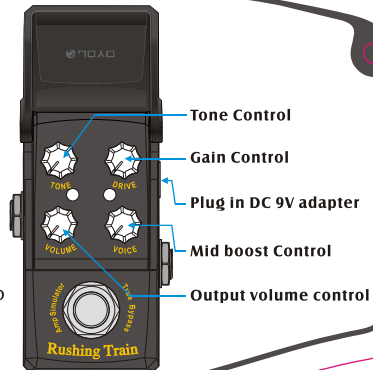

JOYO Audio UK Limited

JOYO
FEEL JOYO ENJOY MUSIC

Rushing Train

IRONMAN
series
Amp Simulator

Guitar Effect Pedals

Manuals

<https://www.joyoaudio.co.uk>

Specifications:

Input Impedance: 1M

Output Impedance: 10K

Running Current: 25mA

Power: DC 9V adapter

Dimension:

73(L)*43(W)*50(H)mm

Weight: 220 g

www.joyoaudio.com

JOYO TECHNOLOGY CO.,LTD

Guitar Amps

Accessories